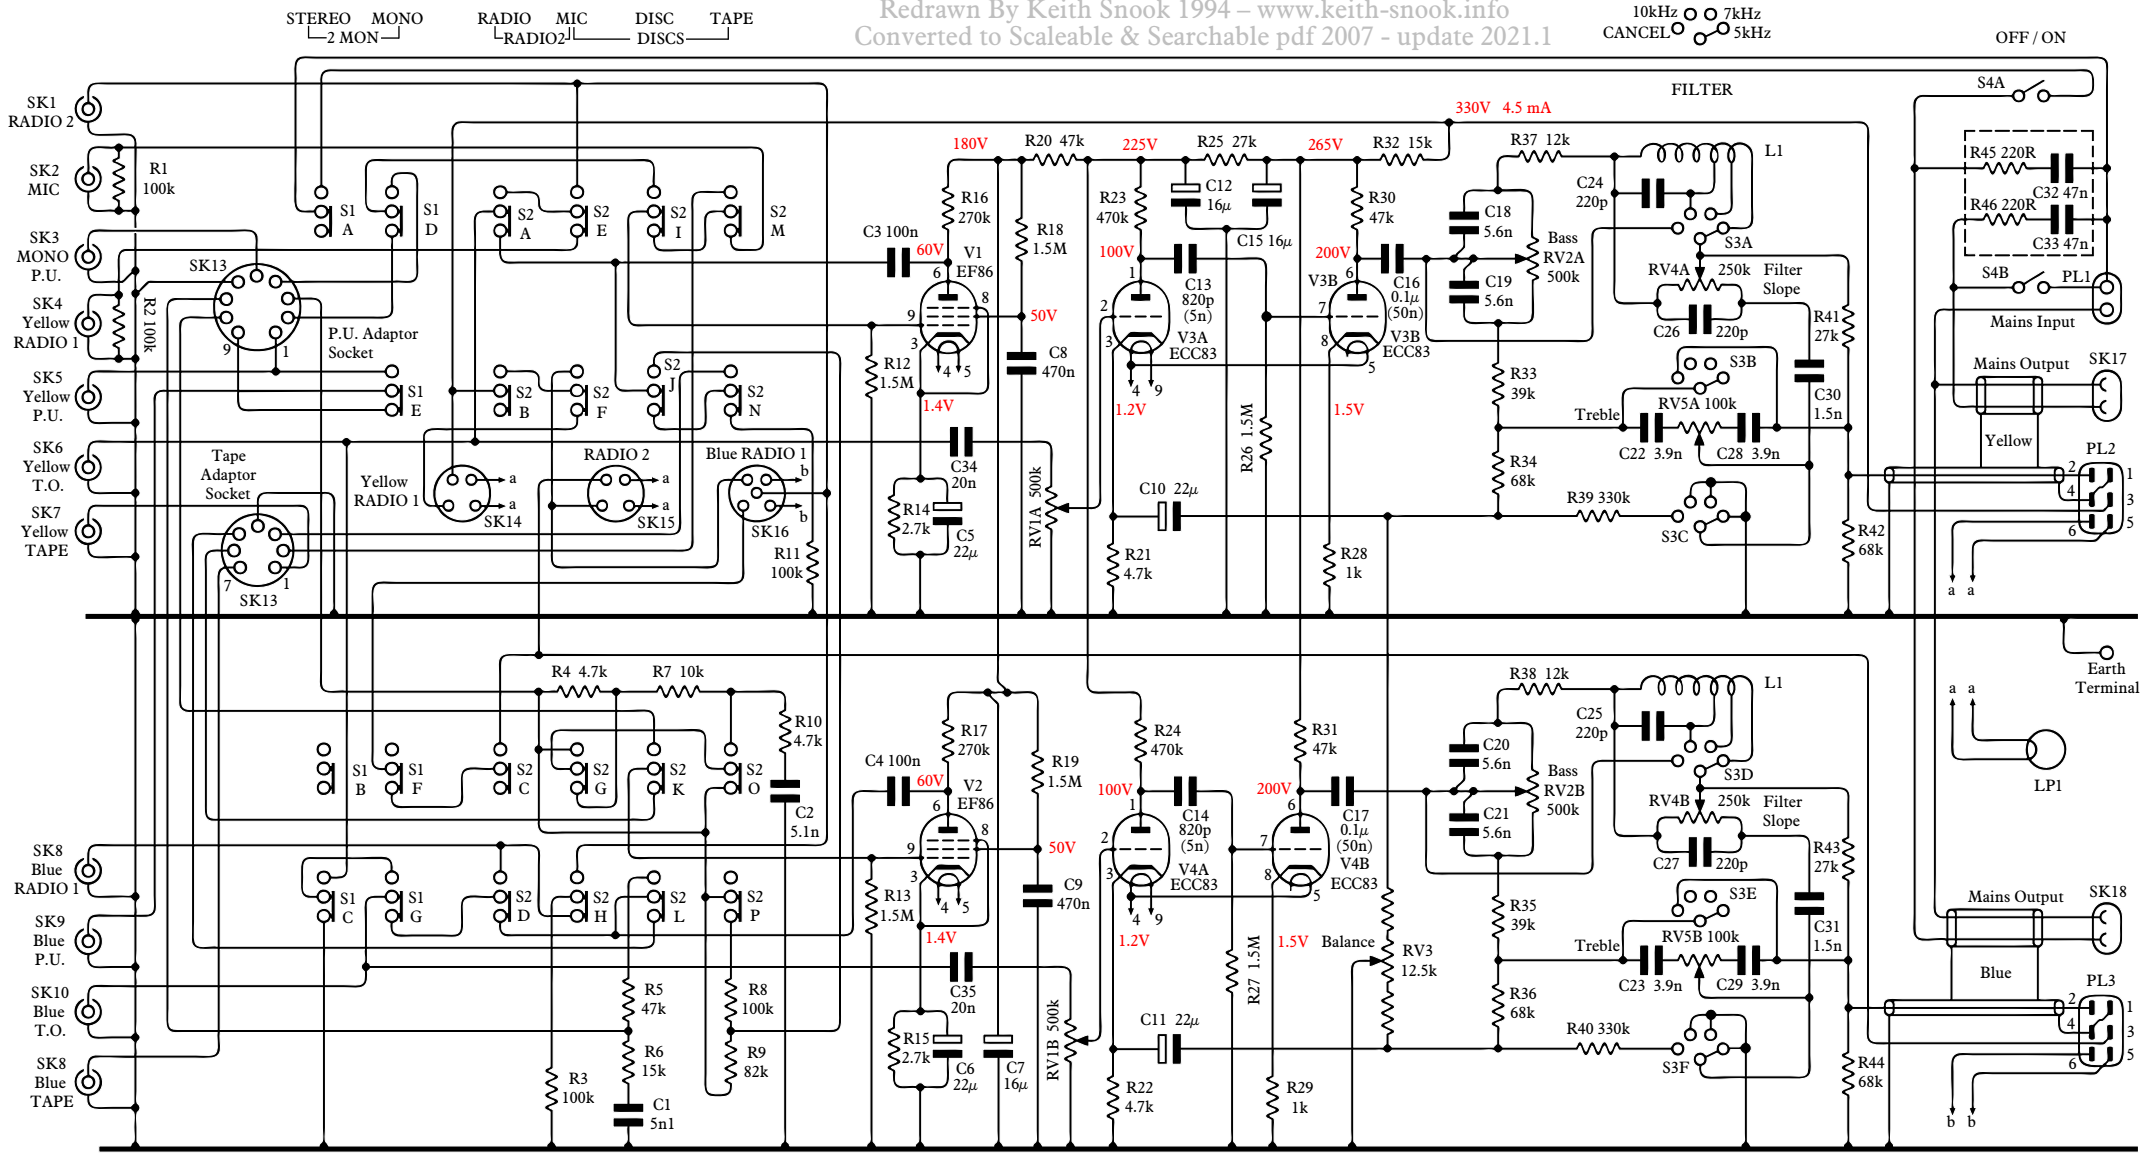

R	1	2	3	4	5	6	7	8	9	10	11	12	13	14	15	16	17	18	19	20	21	22	23	24	25	26	27	28	29	30	31	32	33	34	35	36	RV2A	RV2B	37	38	39	40	RV4A	RV5A	RV4B	RV5B	41	42	43	44	45	46	R
C			1	2	3	4	5	6	7	8	9	10	11	12	13	14	15	16	17	18	19	20	21	22	23	24	25	26	27	28	29	30	31	32	33	34	35	36	37	38	39	40	41	42	43	44	45	46	C				

Redrawn By Keith Snook 1994 - www.keith-snook.info
 Converted to Scaleable & Searchable pdf 2007 - update 2021.1

STEREO MONO
 RADIO MIC DISC TAPE
 RADIO2 DISCS

DRAWING No. B 11402 iss.4

Component values in () are for pre Dec 1959 version

QUAD 22 CONTROL UNIT
 CIRCUI T DIAGRAM